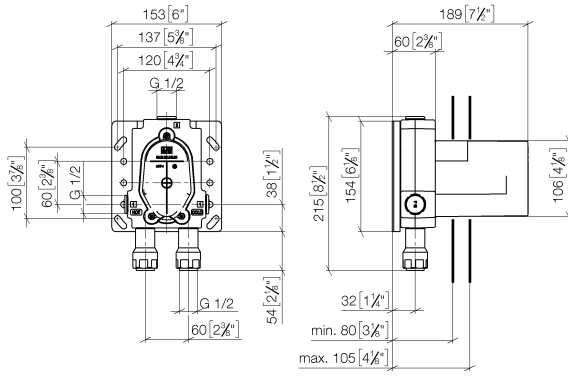

### Recommended miscellaneous

---

**Extension 25 mm -**

12 190 970 90

**EDITION PRO Concealed single-lever mixer -**

35 070 970 90

mm [inches]

**Certificates**

LGA\_19863.

LGA\_19862.

WRAS\_2207012.

**EDITION PRO Concealed single-lever mixer -**

35 070 970 90

**Spare parts list**

No.	Item Number	Name	Quantity used	Delivery time
1	04 30 31 024 01 90	fixing set	2	2
2	04 17 20 128 00 90	holder	1	2
3	04 31 20 006 00 90	plug	2	2
4	09 11 11 058 90	accessories	1	2
5	04 31 20 039 11 90	plug	1	2
6	90 18 40 151 00 90	insert	1	2
7	90 31 20 098 00 90	plug	1	2
8	90 17 01 189 00 90	sleeve	1	2
9	04 24 03 223 00 90	insert	2	2
10	09 16 01 014 90	ring	2	2
11	90 17 01 187 00 90	sleeve	1	2
12	04 31 20 100 00 90	plug	1	2
13	90 21 02 148 00 90	cap	1	2
14	04 14 03 155 00 90	gasket kit	1	2