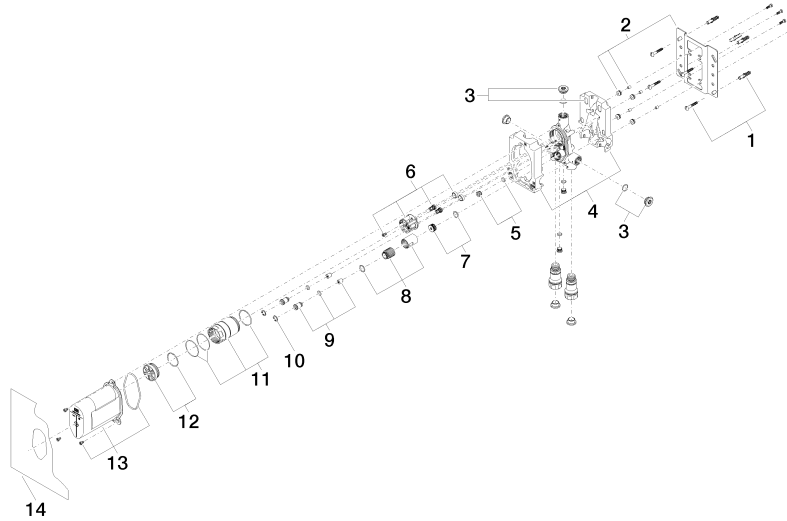

### Recommended miscellaneous

---

**Extension 25 mm -**

12 190 970 90

**EDITION PRO Concealed single-lever mixer -**

35 070 970 90

mm [inches]

**Certificates**

LGA\_19863.

LGA\_19862.

WRAS\_2207012.

**EDITION PRO Concealed single-lever mixer -**

35 070 970 90

**Spare parts list**

No.	Item Number	Name	Quantity used	Delivery time
1	04 30 31 024 01 90	fixing set	2	2
2	04 17 20 128 00 90	holder	1	2
3	04 31 20 006 00 90	plug	2	2
4	09 11 11 058 90	accessories	1	2
5	04 31 20 039 11 90	plug	1	2
6	90 18 40 151 00 90	insert	1	2
7	90 31 20 098 00 90	plug	1	2
8	90 17 01 189 00 90	sleeve	1	2
9	04 24 03 223 00 90	insert	2	2
10	09 16 01 014 90	ring	2	2
11	90 17 01 187 00 90	sleeve	1	2
12	04 31 20 100 00 90	plug	1	2
13	90 21 02 148 00 90	cap	1	2
14	04 14 03 155 00 90	gasket kit	1	2